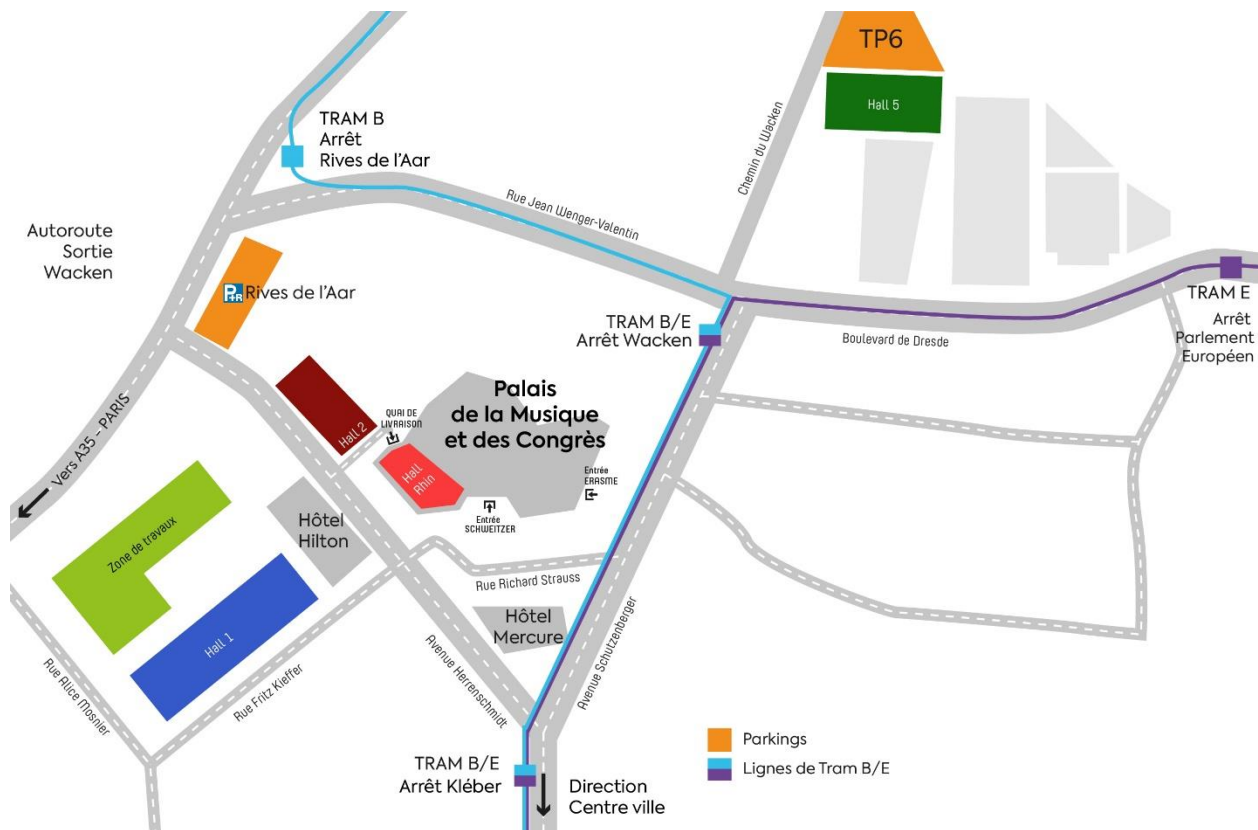

## ➤ STRASBOURG ACCESS

### GPS coordinates

Lat : 48.596 7125

Long. 7.759 564

### By road :

Motorway A35

Exit A350 WACKEN

Av. Herrenschnidt

### By Tram :

Line B : Direction HOENHEIM

Line E : Direction Robertsau Boecklin

Stop: Lycée KLEBER or WACKEN