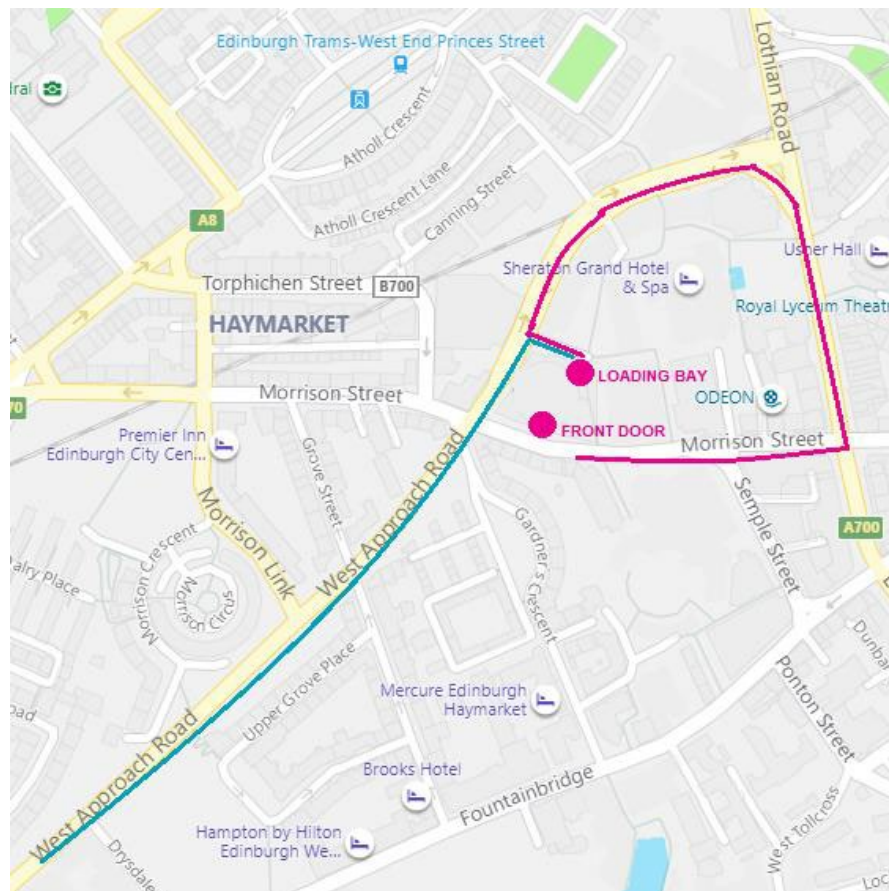

## Delivery and Exhibitor Access to the EICC via the Loading Bay

The address for the EICC Loading Bay is:

The EICC Loading Bay  
Off the West Approach Road  
The Exchange  
Edinburgh EH3 8EE

**There will be a ULEZ zone in place which will encompass Lothian Road and the Western Approach Road. Please see the [Edinburgh Council ULEZ information page](#) for more details**

**Arriving via the Western Approach** - Please note that the address and postcode for the EICC will take you the front entrance. The loading bay is accessed from West Approach Road so please search for the West Approach Road on your sat nav and follow the directions. If you are coming from the west the EICC loading bay is the right turn just before the turn off for the Sheraton hotel. If you are arriving from the east the EICC loading bay is the left turn just after the turn off from the Sheraton Hotel.

**Arriving via the EICC Front Doors** - If you arrive at the EICC front door and need to get to the loading bay then use the following directions.

Head west straight down Morrison Street. At the junction for Lothian Road turn left and head down Lothian Road keeping in the left-hand lane. Turn left onto Western Approach Road, keep in the left-hand lane and turn left at the second set of traffic lights on the West Approach Road. The EICC Loading Bay will be straight ahead on the right.

Edinburgh

EH3 9SR

<https://www.marriott.co.uk/hotels/maps/travel/edisi-sheraton-grand-hotel-and-spa-edinburgh>

**Capital Square Qpark- 5 Minutes' walk to the EICC**

West Approach Road

Edinburgh

EH3 8BP

<https://www.q-park.co.uk/en-gb/cities/edinburgh/capital-square>